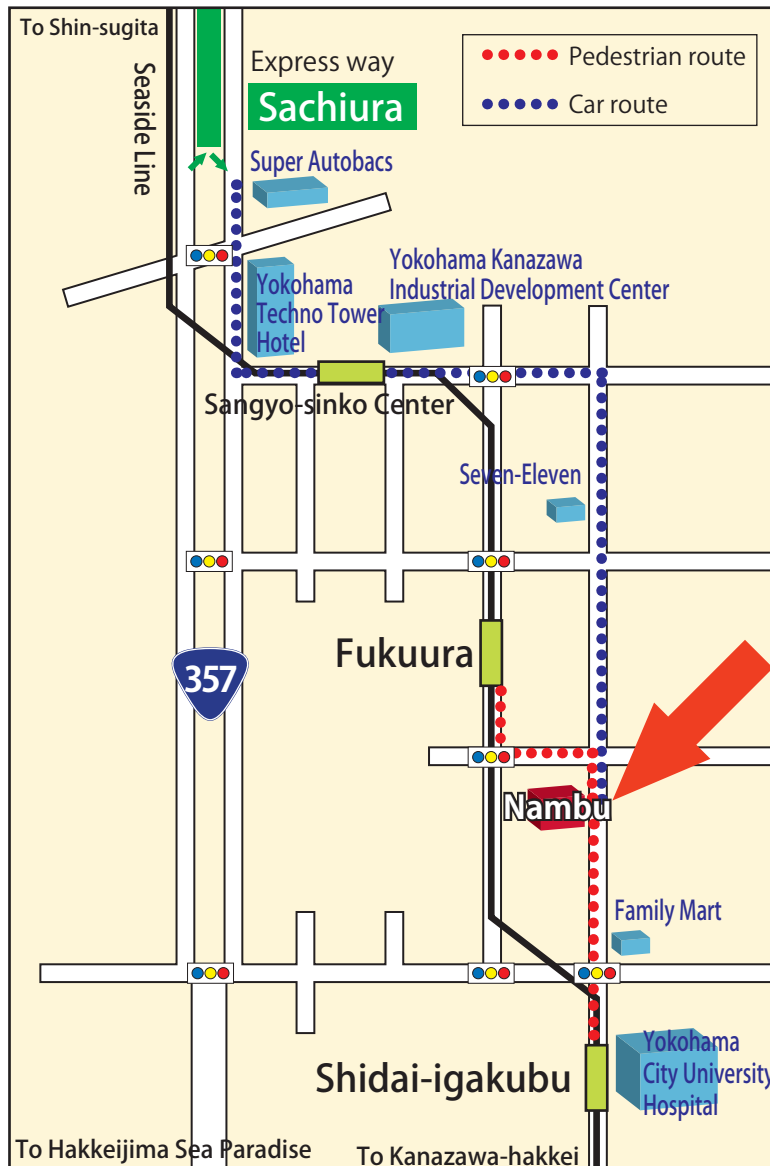

Access map to Nambu

<In case you visit us by railways>

①Please transfer to Seaside Line from JR Keihin-tohoku Line at Shin-sugita station, and get off at Fukuura station of seaside line. And walk about 7min.

or

②Please transfer to Seaside Line from Keikyu Line at Kanazawa-hakkei station, and get off at Shidai-igakubu station of seaside line. And walk about 7min.

<In case you visit us by car>

Please come along the Bay Shore Line of Metropolitan Expressway and get off at Sachiura Ramp. We welcome you to come over along the above guide map.