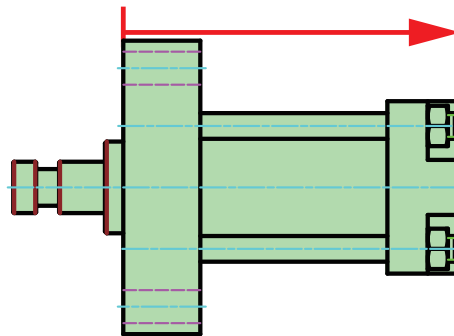

182mm

-42mm

BCNFA

Type

Φ63-50st

140mm

-28mm

EXSNFA

Type

Φ63-50st

112mm

Palm size, BUT output for pushing is as high as 4.2ton. The world's smallest Cylinder