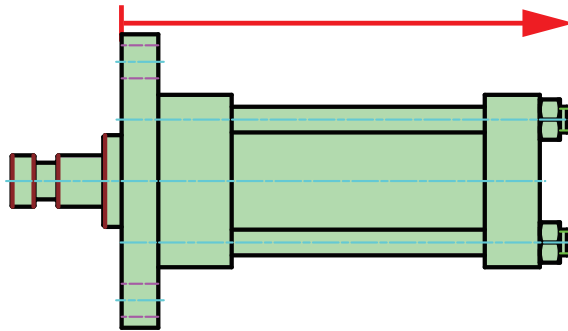

Various line-ups for Nambu cylinders

Even with the same cylinder bore diameter and the same stroke, we have variety of cylinder lineups with different total lengths.

Nambu can propose models that will highly satisfy customer's requirements without fail.

NFA

Type

Φ63-50st

244mm

-62mm

CNFA

Type

Φ63-50st

182mm

-42mm

BCNFA

Type

Φ63-50st

140mm

-28mm

EXSNFA

Type

Φ63-50st

112mm

Palm size, BUT output for pushing is as high as 4.2ton. The world's smallest Cylinder