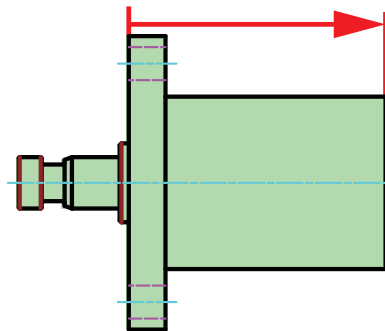

140mm

-28mm

EXSNFA

Type

Φ63-50st